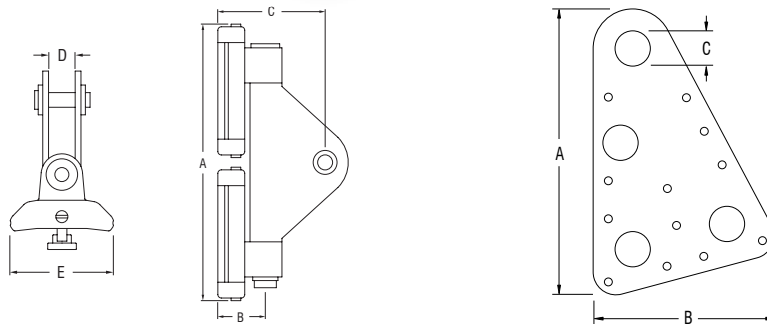

Series 8

PRODUCT No.	DESCRIPTION	A	B	C	D	E	WEIGHT	A	B	C	D	E	WEIGHT
		mm	mm	mm	mm	mm	g	in.	in.	in.	in.	in.	oz
RC00010	Headboard plates (pair)	188	119	23	-	-	173	7 13/32	4 11/16	29/32	-	-	6.1
RC28160	Headboard car	214	30	75	16.5	51	520	8 7/16	1 3/16	2 15/16	2 1/32	2	18.3
RC28161	Headboard car	290	30	75	16.5	51	750	11 7/16	1 3/16	2 15/16	2 1/32	2	26.5
RC28460	Headboard car	214	30	75	16.5	51	520	8 7/16	1 3/16	2 15/16	2 1/32	2	18.3
RC28461	Headboard car	290	30	75	16.5	51	750	11 7/16	1 3/16	2 15/16	2 1/32	2	26.5
Accessories													
RC00629	Ball bearing, Acetal, 8.00mm (0.315") diam.	-	-	-	-	-	1	-	-	-	-	-	0.1