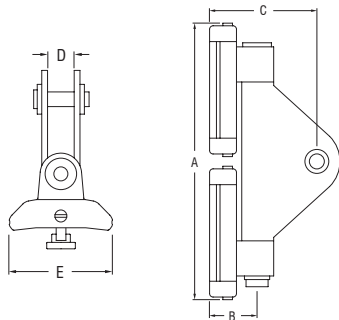

Series 6

- RC26160
- RC26260
- RC26360
- RC26460
- RC26560

- RC20111
- RC20112
- RC20113
- RC20114
- RC20115
- RC20116
- RC20117
- RC20118

- RC20101
- RC20102
- RC20103

PRODUCT No.	DESCRIPTION	A	B	C	D	E	WEIGHT	A	B	C	D	E	WEIGHT
		mm	mm	mm	mm	mm	g	in.	in.	in.	in.	in.	oz
RC00010	Headboard plates (pair)	188.0	119	23.0	-	-	173	7 13/32	4 11/16	29/32	-	-	6.1
RC20101	Replacement Ballslide™ feet/membranes (pair), suits RC261xx & RC262xx cars	-	-	-	-	-	1	-	-	-	-	-	0.1
RC20102	Replacement Ballslide™ feet/membranes (pair), suits RC263xx cars	-	-	-	-	-	1	-	-	-	-	-	0.1
RC20103	Replacement Ballslide™ feet/membranes (pair), suits RC265xx cars	-	-	-	-	-	1	-	-	-	-	-	0.1
RC20111	Ballslide™ feet/membranes (pair), with s/steel screws & washers, suits RC264xx cars	13.0	20	10.3	-	-	14	1/2	25/32	13/32	-	-	0.5
RC20112	Ballslide™ feet/membranes (pair), with s/steel screws & washers, suits RC264xx cars	13.7	20	11.4	-	-	14	17/32	25/32	7/16	-	-	0.5
RC20113	Ballslide™ feet/membranes (pair), with s/steel screws & washers, suits RC264xx cars	13.7	20	11.0	-	-	14	17/32	25/32	7/16	-	-	0.5
RC20114	Ballslide™ feet/membranes (pair), with s/steel screws & washers, suits RC264xx cars	13.7	20	11.5	-	-	14	17/32	25/32	7/16	-	-	0.5
RC20115	Ballslide™ feet/membranes (pair), with s/steel screws & washers, suits RC264xx cars	12.8	20	10.5	-	-	14	1/2	25/32	13/32	-	-	0.5
RC20116	Ballslide™ feet/membranes (pair), with s/steel screws & washers, suits RC264xx cars	8.8	16	6.6	-	-	6	11/32	5/8	1/4	-	-	0.2
RC20117	Ballslide™ feet/membranes (pair), with s/steel screws & washers, suits RC264xx cars	11.6	20	10.0	-	-	12	15/32	25/32	13/32	-	-	0.4
RC20118	Ballslide™ feet/membranes (pair), with s/steel screws & washers, suits RC264xx cars	8.8	16	7.6	-	-	6	11/32	5/8	5/16	-	-	0.2
RC26160	Headboard car	160.0	23	62.0	12	41	280	6 5/16	29/32	2 7/16	15/32	1 5/8	9.9
RC26260	Headboard car	160.0	23	62.0	12	41	280	6 5/16	29/32	2 7/16	15/32	1 5/8	9.9
RC26360	Headboard car	160.0	23	62.0	12	41	280	6 5/16	29/32	2 7/16	15/32	1 5/8	9.9
RC26460	Headboard car	160.0	23	62.0	12	41	280	6 5/16	29/32	2 7/16	15/32	1 5/8	9.9
RC26560	Headboard car	160.0	23	62.0	12	41	280	6 5/16	29/32	2 7/16	15/32	1 5/8	9.9
Accessories													
RC00625	Ball bearing, Acetal, 6.35mm (1/4") diam.	-	-	-	-	-	1	-	-	-	-	-	0.1