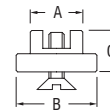

Series 6

- RC26160
- RC26260
- RC26360
- RC26460
- RC26560

- RC20111
- RC20112
- RC20113
- RC20114
- RC20115
- RC20116
- RC20117
- RC20118

- RC20101
- RC20102
- RC20103

PRODUCT No.	DESCRIPTION	A	B	C	D	E	WEIGHT	A	B	C	D	E	WEIGHT
		mm	mm	mm	mm	mm	g	in.	in.	in.	in.	in.	oz
RC00010	Headboard plates (pair)	188.0	119	23.0	-	-	173	7 13/32	4 11/16	29/32	-	-	6.1
RC20101	Replacement Ballslide™ feet/membranes (pair), suits RC261xx & RC262xx cars	-	-	-	-	-	1	-	-	-	-	-	0.1
RC20102	Replacement Ballslide™ feet/membranes (pair), suits RC263xx cars	-	-	-	-	-	1	-	-	-	-	-	0.1
RC20103	Replacement Ballslide™ feet/membranes (pair), suits RC265xx cars	-	-	-	-	-	1	-	-	-	-	-	0.1
RC20111	Ballslide™ feet/membranes (pair), with s/steel screws & washers, suits RC264xx cars	13.0	20	10.3	-	-	14	1/2	25/32	13/32	-	-	0.5
RC20112	Ballslide™ feet/membranes (pair), with s/steel screws & washers, suits RC264xx cars	13.7	20	11.4	-	-	14	17/32	25/32	7/16	-	-	0.5
RC20113	Ballslide™ feet/membranes (pair), with s/steel screws & washers, suits RC264xx cars	13.7	20	11.0	-	-	14	17/32	25/32	7/16	-	-	0.5
RC20114	Ballslide™ feet/membranes (pair), with s/steel screws & washers, suits RC264xx cars	13.7	20	11.5	-	-	14	17/32	25/32	7/16	-	-	0.5
RC20115	Ballslide™ feet/membranes (pair), with s/steel screws & washers, suits RC264xx cars	12.8	20	10.5	-	-	14	1/2	25/32	13/32	-	-	0.5
RC20116	Ballslide™ feet/membranes (pair), with s/steel screws & washers, suits RC264xx cars	8.8	16	6.6	-	-	6	11/32	5/8	1/4	-	-	0.2
RC20117	Ballslide™ feet/membranes (pair), with s/steel screws & washers, suits RC264xx cars	11.6	20	10.0	-	-	12	15/32	25/32	13/32	-	-	0.4
RC20118	Ballslide™ feet/membranes (pair), with s/steel screws & washers, suits RC264xx cars	8.8	16	7.6	-	-	6	11/32	5/8	5/16	-	-	0.2
RC26160	Headboard car	160.0	23	62.0	12	41	280	6 5/16	29/32	2 7/16	15/32	1 5/8	9.9
RC26260	Headboard car	160.0	23	62.0	12	41	280	6 5/16	29/32	2 7/16	15/32	1 5/8	9.9
RC26360	Headboard car	160.0	23	62.0	12	41	280	6 5/16	29/32	2 7/16	15/32	1 5/8	9.9
RC26460	Headboard car	160.0	23	62.0	12	41	280	6 5/16	29/32	2 7/16	15/32	1 5/8	9.9
RC26560	Headboard car	160.0	23	62.0	12	41	280	6 5/16	29/32	2 7/16	15/32	1 5/8	9.9
Accessories													
RC00625	Ball bearing, Acetal, 6.35mm (1/4") diam.	-	-	-	-	-	1	-	-	-	-	-	0.1