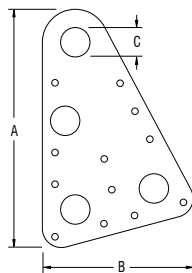

Series 6

- RC26160
- RC26260
- RC26360
- RC26460
- RC26560

- RC20111
- RC20112
- RC20113
- RC20114
- RC20115
- RC20116
- RC20117
- RC20118

- RC20101
- RC20102
- RC20103

PRODUCT No.	DESCRIPTION	A	B	C	D	E	WEIGHT	A	B	C	D	E	WEIGHT
		mm	mm	mm	mm	mm	g	in.	in.	in.	in.	in.	oz
RC00010	Headboard plates (pair)	188.0	119	23.0	-	-	173	7 13/32	4 11/16	29/32	-	-	6.1
RC20101	Replacement Ballslide™ feet/membranes (pair), suits RC261xx & RC262xx cars	-	-	-	-	-	1	-	-	-	-	-	0.1
RC20102	Replacement Ballslide™ feet/membranes (pair), suits RC263xx cars	-	-	-	-	-	1	-	-	-	-	-	0.1
RC20103	Replacement Ballslide™ feet/membranes (pair), suits RC265xx cars	-	-	-	-	-	1	-	-	-	-	-	0.1
RC20111	Ballslide™ feet/membranes (pair), with s/steel screws & washers, suits RC264xx cars	13.0	20	10.3	-	-	14	1/2	25/32	13/32	-	-	0.5
RC20112	Ballslide™ feet/membranes (pair), with s/steel screws & washers, suits RC264xx cars	13.7	20	11.4	-	-	14	17/32	25/32	7/16	-	-	0.5
RC20113	Ballslide™ feet/membranes (pair), with s/steel screws & washers, suits RC264xx cars	13.7	20	11.0	-	-	14	17/32	25/32	7/16	-	-	0.5
RC20114	Ballslide™ feet/membranes (pair), with s/steel screws & washers, suits RC264xx cars	13.7	20	11.5	-	-	14	17/32	25/32	7/16	-	-	0.5
RC20115	Ballslide™ feet/membranes (pair), with s/steel screws & washers, suits RC264xx cars	12.8	20	10.5	-	-	14	1/2	25/32	13/32	-	-	0.5
RC20116	Ballslide™ feet/membranes (pair), with s/steel screws & washers, suits RC264xx cars	8.8	16	6.6	-	-	6	11/32	5/8	1/4	-	-	0.2
RC20117	Ballslide™ feet/membranes (pair), with s/steel screws & washers, suits RC264xx cars	11.6	20	10.0	-	-	12	15/32	25/32	13/32	-	-	0.4
RC20118	Ballslide™ feet/membranes (pair), with s/steel screws & washers, suits RC264xx cars	8.8	16	7.6	-	-	6	11/32	5/8	5/16	-	-	0.2
RC26160	Headboard car	160.0	23	62.0	12	41	280	6 5/16	29/32	2 7/16	15/32	1 5/8	9.9
RC26260	Headboard car	160.0	23	62.0	12	41	280	6 5/16	29/32	2 7/16	15/32	1 5/8	9.9
RC26360	Headboard car	160.0	23	62.0	12	41	280	6 5/16	29/32	2 7/16	15/32	1 5/8	9.9
RC26460	Headboard car	160.0	23	62.0	12	41	280	6 5/16	29/32	2 7/16	15/32	1 5/8	9.9
RC26560	Headboard car	160.0	23	62.0	12	41	280	6 5/16	29/32	2 7/16	15/32	1 5/8	9.9
Accessories													
RC00625	Ball bearing, Acetal, 6.35mm (1/4") diam.	-	-	-	-	-	1	-	-	-	-	-	0.1